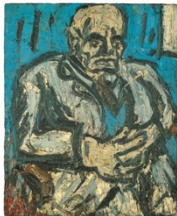

MITCHELL-INNES & NASH

LEON KOSSOFF

Portrait of Father No. 3, 1972

Oil on board

60 by 48 in. 152.4 by 121.9 cm.

(MI&N 17091)